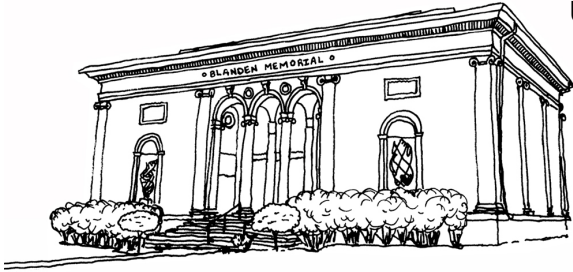

# DESIGN YOUR OWN PUBLIC ART SCULPTURE

Blanden Memorial Art Museum | 920 3rd Ave S, Fort Dodge, IA 50501 | [www.blanden.org](http://www.blanden.org)

Use the platform below to design your own public art sculpture. Consider what material(s) you'll use, different textures, colors, lighting, size, durability. How will the artwork be labeled? People like to know who created the piece and why it was created. Are there public walkways and benches around the artwork? Public art can be functional as well as beautiful or interesting.